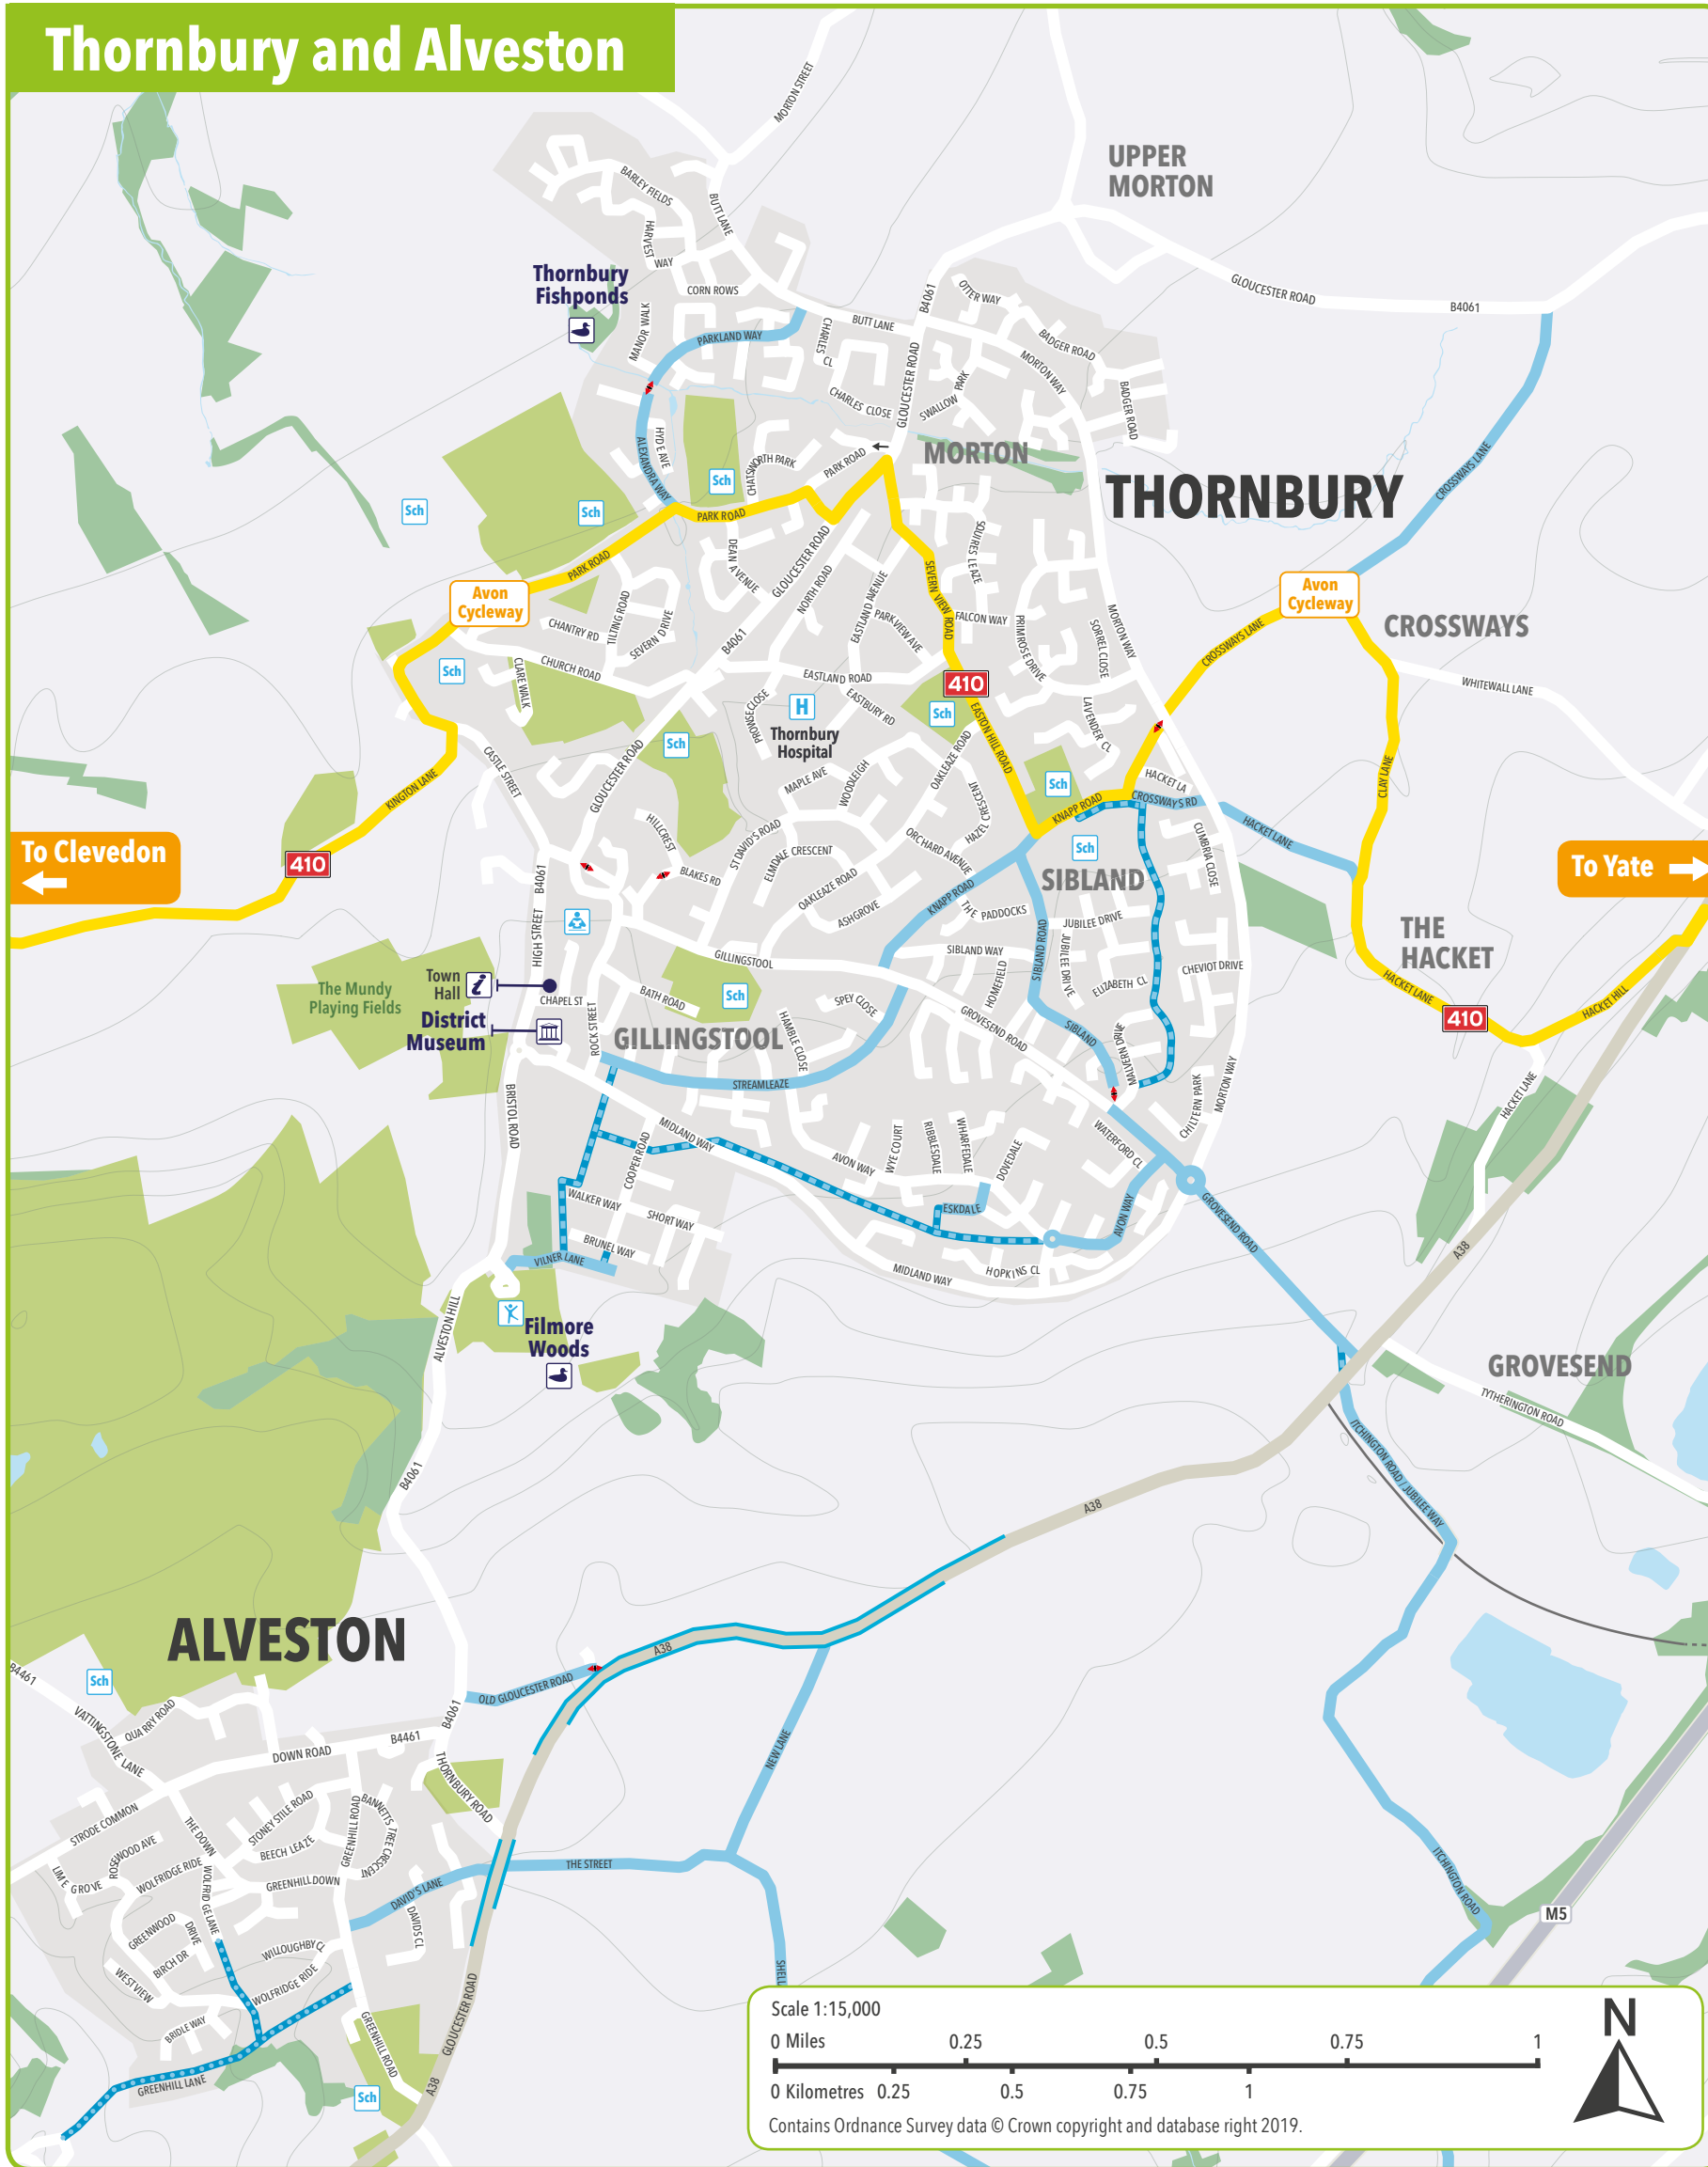

Thornbury and Alveston

Key, signs and symbols

Cycle routes

- On-road Avon
Cycleway Traffic-free
- Named / Signed routes
- Traffic-free cycle route
- Bridleway / Mountain biking
- Subway / Bridge / Tunnel (Indicates continuous route under road)
- Linking routes
- Bus / Cycle lane

Bristol signed cycleways

- Downs Way
- Bristol to Bath Railway Path
- Portway
- Whitchurch Way
- River Avon Trail
- Malago Greenway
- Frome Valley Greenway
- Concorde Way
- Festival Way
- Filwood Greenway
- Wesley Way
- Southmead Quietway

Contours are shown at 10 metre intervals

Whilst every effort has been made to ensure the accuracy of these maps, South Gloucestershire Council, FourPoint Mapping and partners cannot be held responsible for any errors or omissions. Users of these routes do so at their own risk.